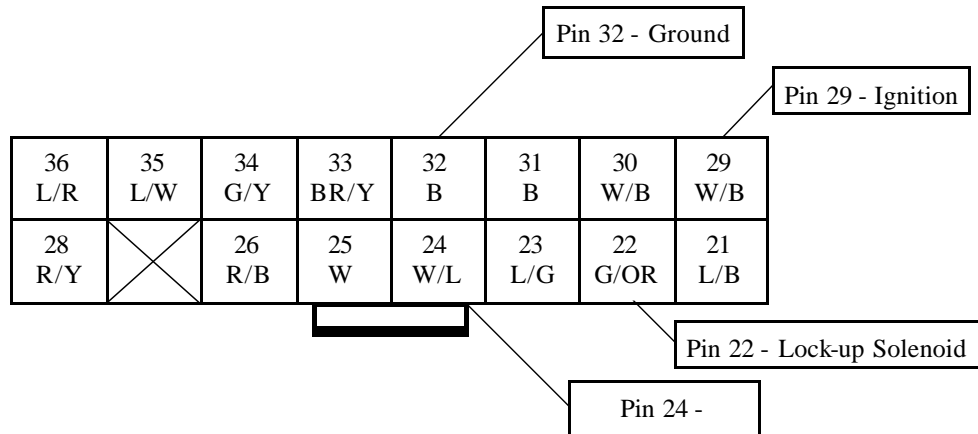

Juland Electronics P/L
Trans Locker Installation Instructions for Nissan Pathfinder
Wiring the Automatic Transmission Control Unit

16-Pin Connector Rear View

Note 1: There are two connectors. This is the Left hand side connector

Note2: The Number is Nissan's pin number, The Letter code denotes the wire colour